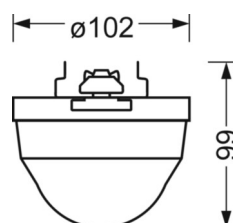

ELECTRICAL ENGINEERING

| | |
|---------------|-----------|
| Controller | easy06 |
| Mains voltage | 230V/50Hz |

MECHANICS

| | |
|----------------------|-----------------------------------|
| Housing colour | traffic white RAL 9016 |
| Dimensions (LxWxDxH) | 1532mm x 102mm x 99mm |
| Weight (net) | 1.1kg |
| Type of installation | Mounting rail system installation |

Dimensions

| | | |
|---|---------|--------|
| L | 1532 mm | Length |
| B | 102 mm | Width |
| H | 99 mm | Height |

DEEP-LINK

<https://www.regiolux.de/en/article/84186001200>

LC SYSTEM

CHARACTERISTICS

| | |
|-------------------------------|---|
| Regiolux Classification | netlife easy |
| Control signal | Switch |
| Number of control gear (max) | 1100VA |
| Communication | Wired |
| Sensor technology | PIR - passive infrared |
| Installation height (min/max) | 2m to 10m |
| Remote control | 84506027100 |
| Optional remote control | 84506021200 +App |
| App name | B.E.G. One |
| System extension | easy19 |
| Application | Corridors, Garages, Industry, Logistics centres, Secondary rooms, Office, Meeting rooms |
| Function | Motion detection, presence detection, Switch |

MONITORING AREA

| | | |
|----------------------|------|-----|
| Mounting Height | 3,5m | 10m |
| Ø max. sitting[S] | 9m | - |
| Ø max. radial[R] | - | 16m |
| Ø max. tangential[T] | - | 48m |